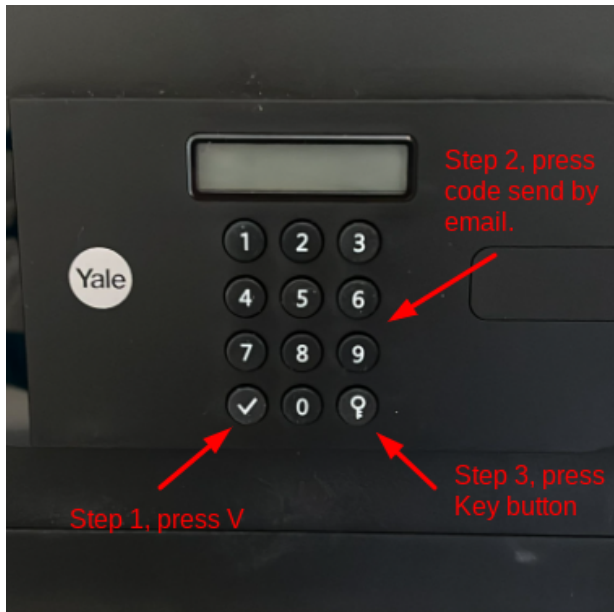

## How to use the safe?

Inside the closet in the first bedroom you will find a safe.

Note:

- The V = bottom left
- The X X X X is the pincode you received by email.
- The Key button = bottom right

**To open: Press V-X-X-X-X-Key**

**To close: Press V-Key (no code necessary)**